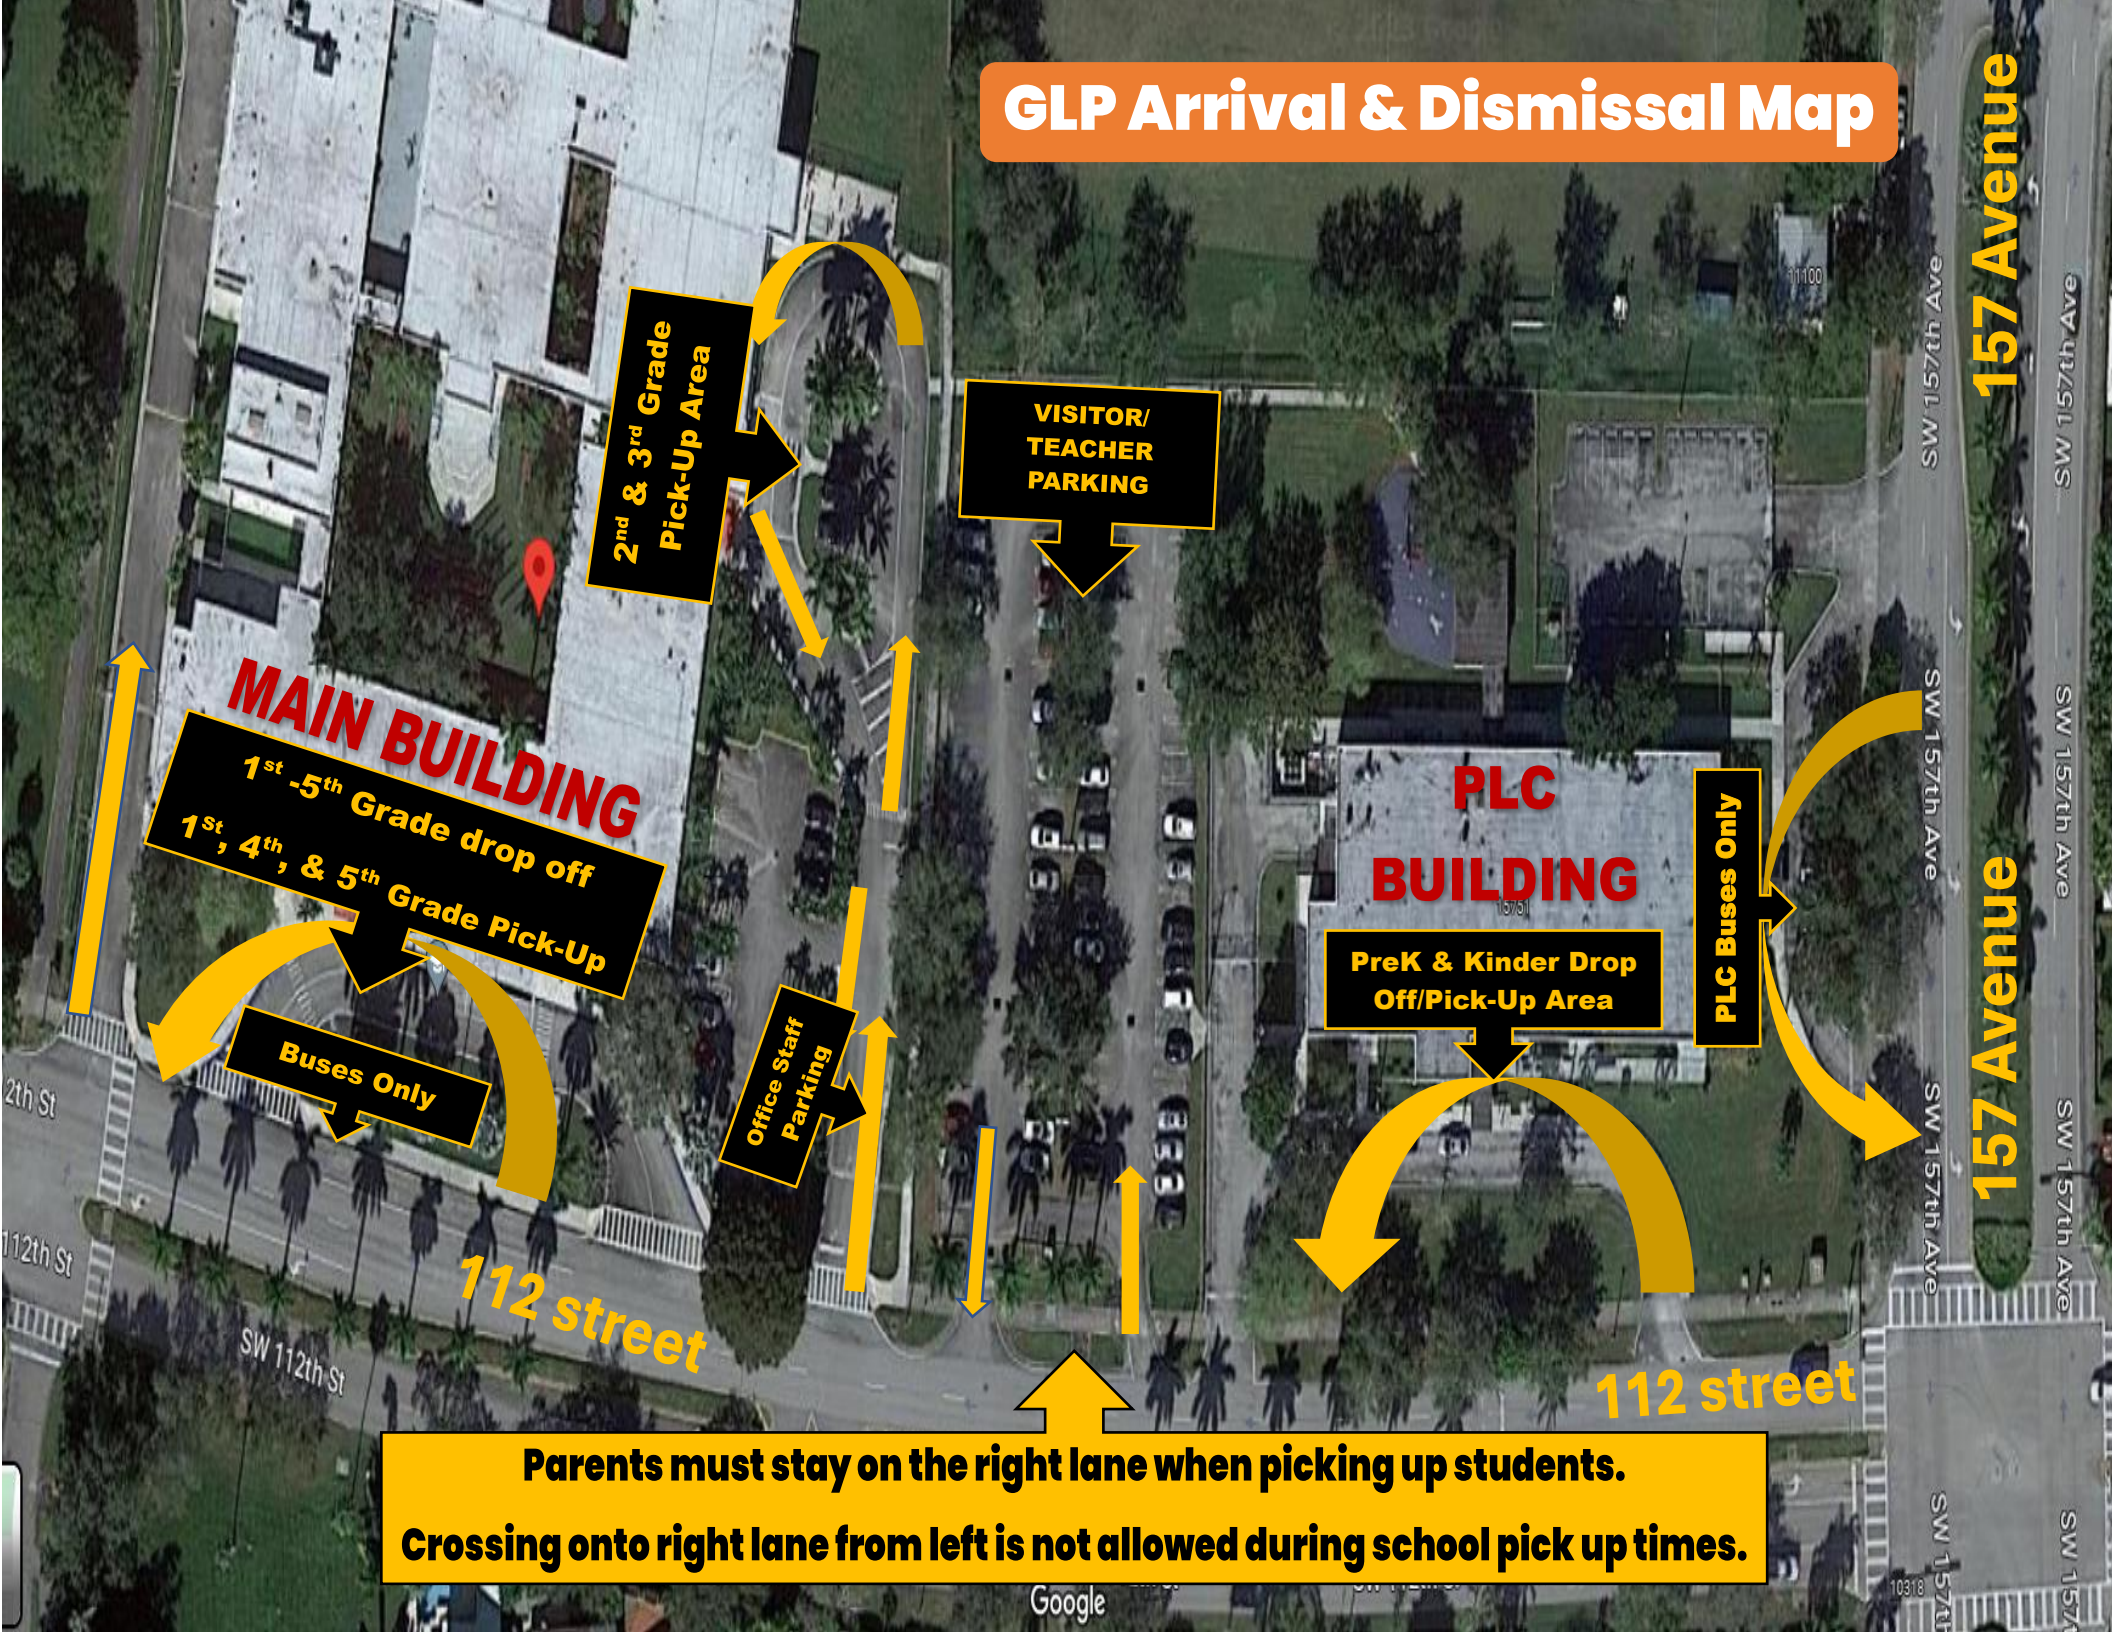

GLP Arrival & Dismissal Map

MAIN BUILDING
1st -5th Grade drop off
1st, 4th, & 5th Grade Pick-Up

**2nd & 3rd Grade
Pick-Up Area**

**VISITOR/
TEACHER
PARKING**

**PLC
BUILDING**
PreK & Kinder Drop
Off/Pick-Up Area

Buses Only

**Office Staff
Parking**

PLC Buses Only

**Parents must stay on the right lane when picking up students.
Crossing onto right lane from left is not allowed during school pick up times.**

157 Avenue